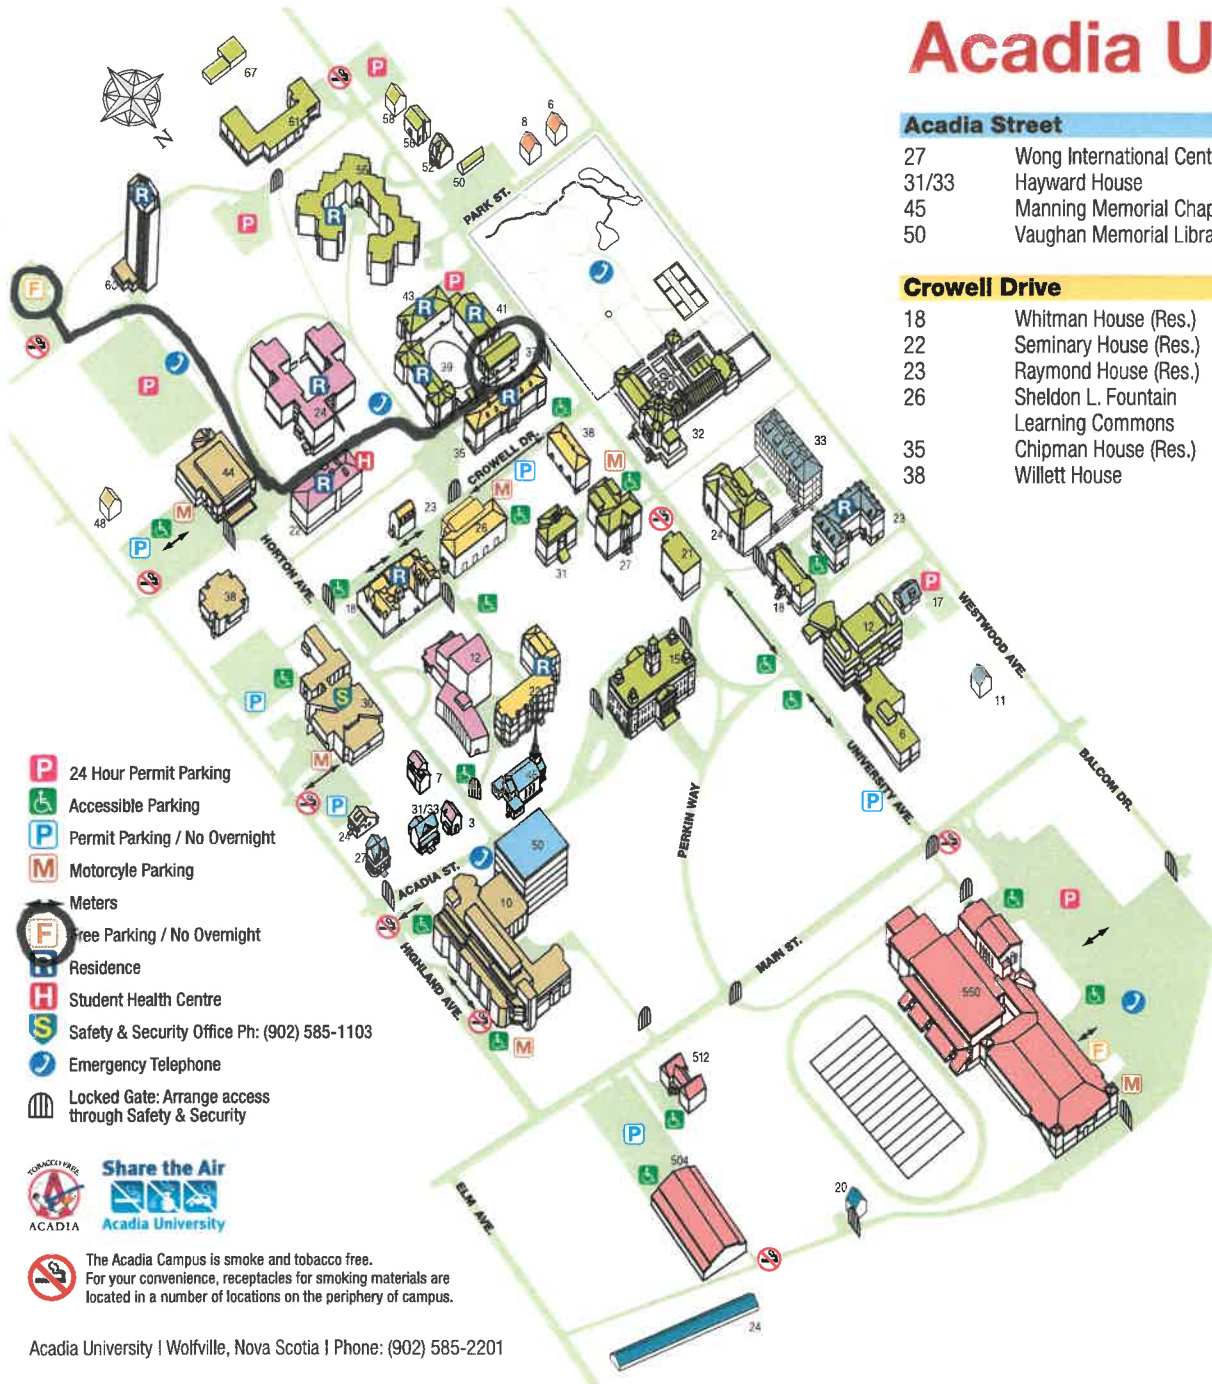

Acadia University Campus Map

Acadia Street	
27	Wong International Centre
31/33	Hayward House
45	Manning Memorial Chapel
50	Vaughan Memorial Library

Crowell Drive	
18	Whitman House (Res.)
22	Seminary House (Res.)
23	Raymond House (Res.)
26	Sheldon L. Fountain Learning Commons
35	Chipman House (Res.)
38	Willett House

Elm Avenue	
20	Central Heating Plant and Tank Farm
24	DeWolfe Building

Highland Avenue	
10	Beveridge Arts Centre
24	Centre for Organizational Research & Development
30	Students' Centre (Old/New SUB)
	Safety & Security Office
38	Acadia Divinity College
44	Wheelock Dining Hall
	Campus Bookstore
48	SRMK Outdoor Activity Centre
52	Welkaquit Centre
60	Crowell Tower (Res.)

Horton Avenue	
3	Godfrey House
7	Bancroft House
12	Harvey Denton Hall
22	Dennis House (Res.)
24	Chase Court (Res.)

Main Street	
504	Festival Theatre
512	Wu Welcome Centre, Alumni Hall
550	Acadia Athletics Complex

Park Street	
6	Residential
8	Residential

University Avenue	
6	Elliott Hall
12	Huggins Science Hall
15	University Hall
18	Horton Hall
21	Rhodes Hall
24	Patterson Hall
27	Carnegie Hall
31	Emmerson Hall
32	K.C. Irving Environmental Science Centre
37	Clark Commons
39	Roy Jodrey Hall (Res.)
41	Christofor Hall (Res.)
43	Eaton House (Res.)
50	Irving Support Centre
52	DeWolfe House
55	Cutten House (Res.)
56	Residential
58	Residence
61	Robbie Roscoe Services Building (Physical Plant)
67	Service Building Garage